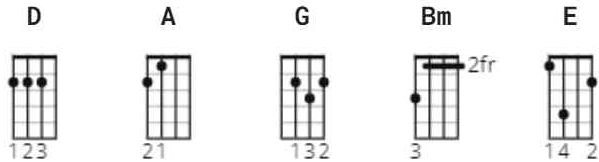

Harvest Chords by Neil Young

Difficulty: beginner

Tuning: E A D G B E

CHORDS

Harvest chords

Neil Young

D A * 4x

D A G D
Did I see you down in a young girl's town,
A
with your mother in so much pain?
G A Bm E
I was almost there at the top of the stairs,
D A D
with her screamin' in the rain

D A G D
Did she wake you up to tell you that,
A
it was only a change of plan?
G A Bm E
Dream up, dream up, let me fill your cup,
D A D
with the promise of a man.

D A G D
Did I see you walking with the boys,
A
though it was not hand in hand?
G A Bm E
And was some black face in a lonely place,
D A D
when you could understand?

D A G D
Did she wake you up to tell you that,
A
it was only a change of plan?
G A Bm E
Dream up, dream up, let me fill your cup,
D A D
with the promise of a man.

D A G D
Will I see you give more than I can take?

D A D
with the promise of a man.

G A Bm E
Dream up, dream up, let me fill your cup,

D A D
with the promise of a man.

* Aadd11 has been suggested as sounding better

Set8